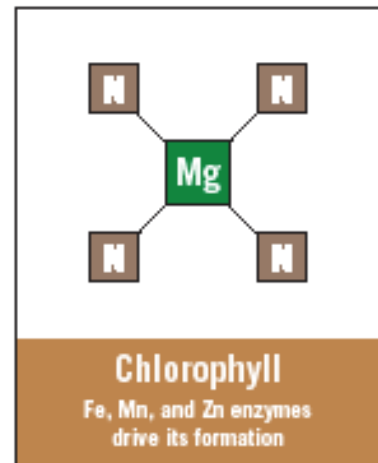

## FAIRWAY COLOR

**BOOST COLOR WITHOUT EXCESSIVE GROWTH**

*At various times throughout the season, fairway turf needs a boost in color without excessive growth. Power C and Largo deliver the key elements of color-enriching chlorophyll in a highly efficient and economical spray mix.*

### ■ GROWTH AND COLOR

**Carbon N** provides rapid color response from low rate nitrogen, molybdenum, and proprietary Carbon Power technology for improved nutrient utilization.

### ■ TIGHT TURF AND DENSITY

**Largo** initiates rooting, stress tolerance, turf tightening, and chlorophyll enzyme activators with patented biostimulant technology.

*Carbon N contains Floratine's proprietary carbon translocation technology to enhance uptake and utilization of nutrients.*